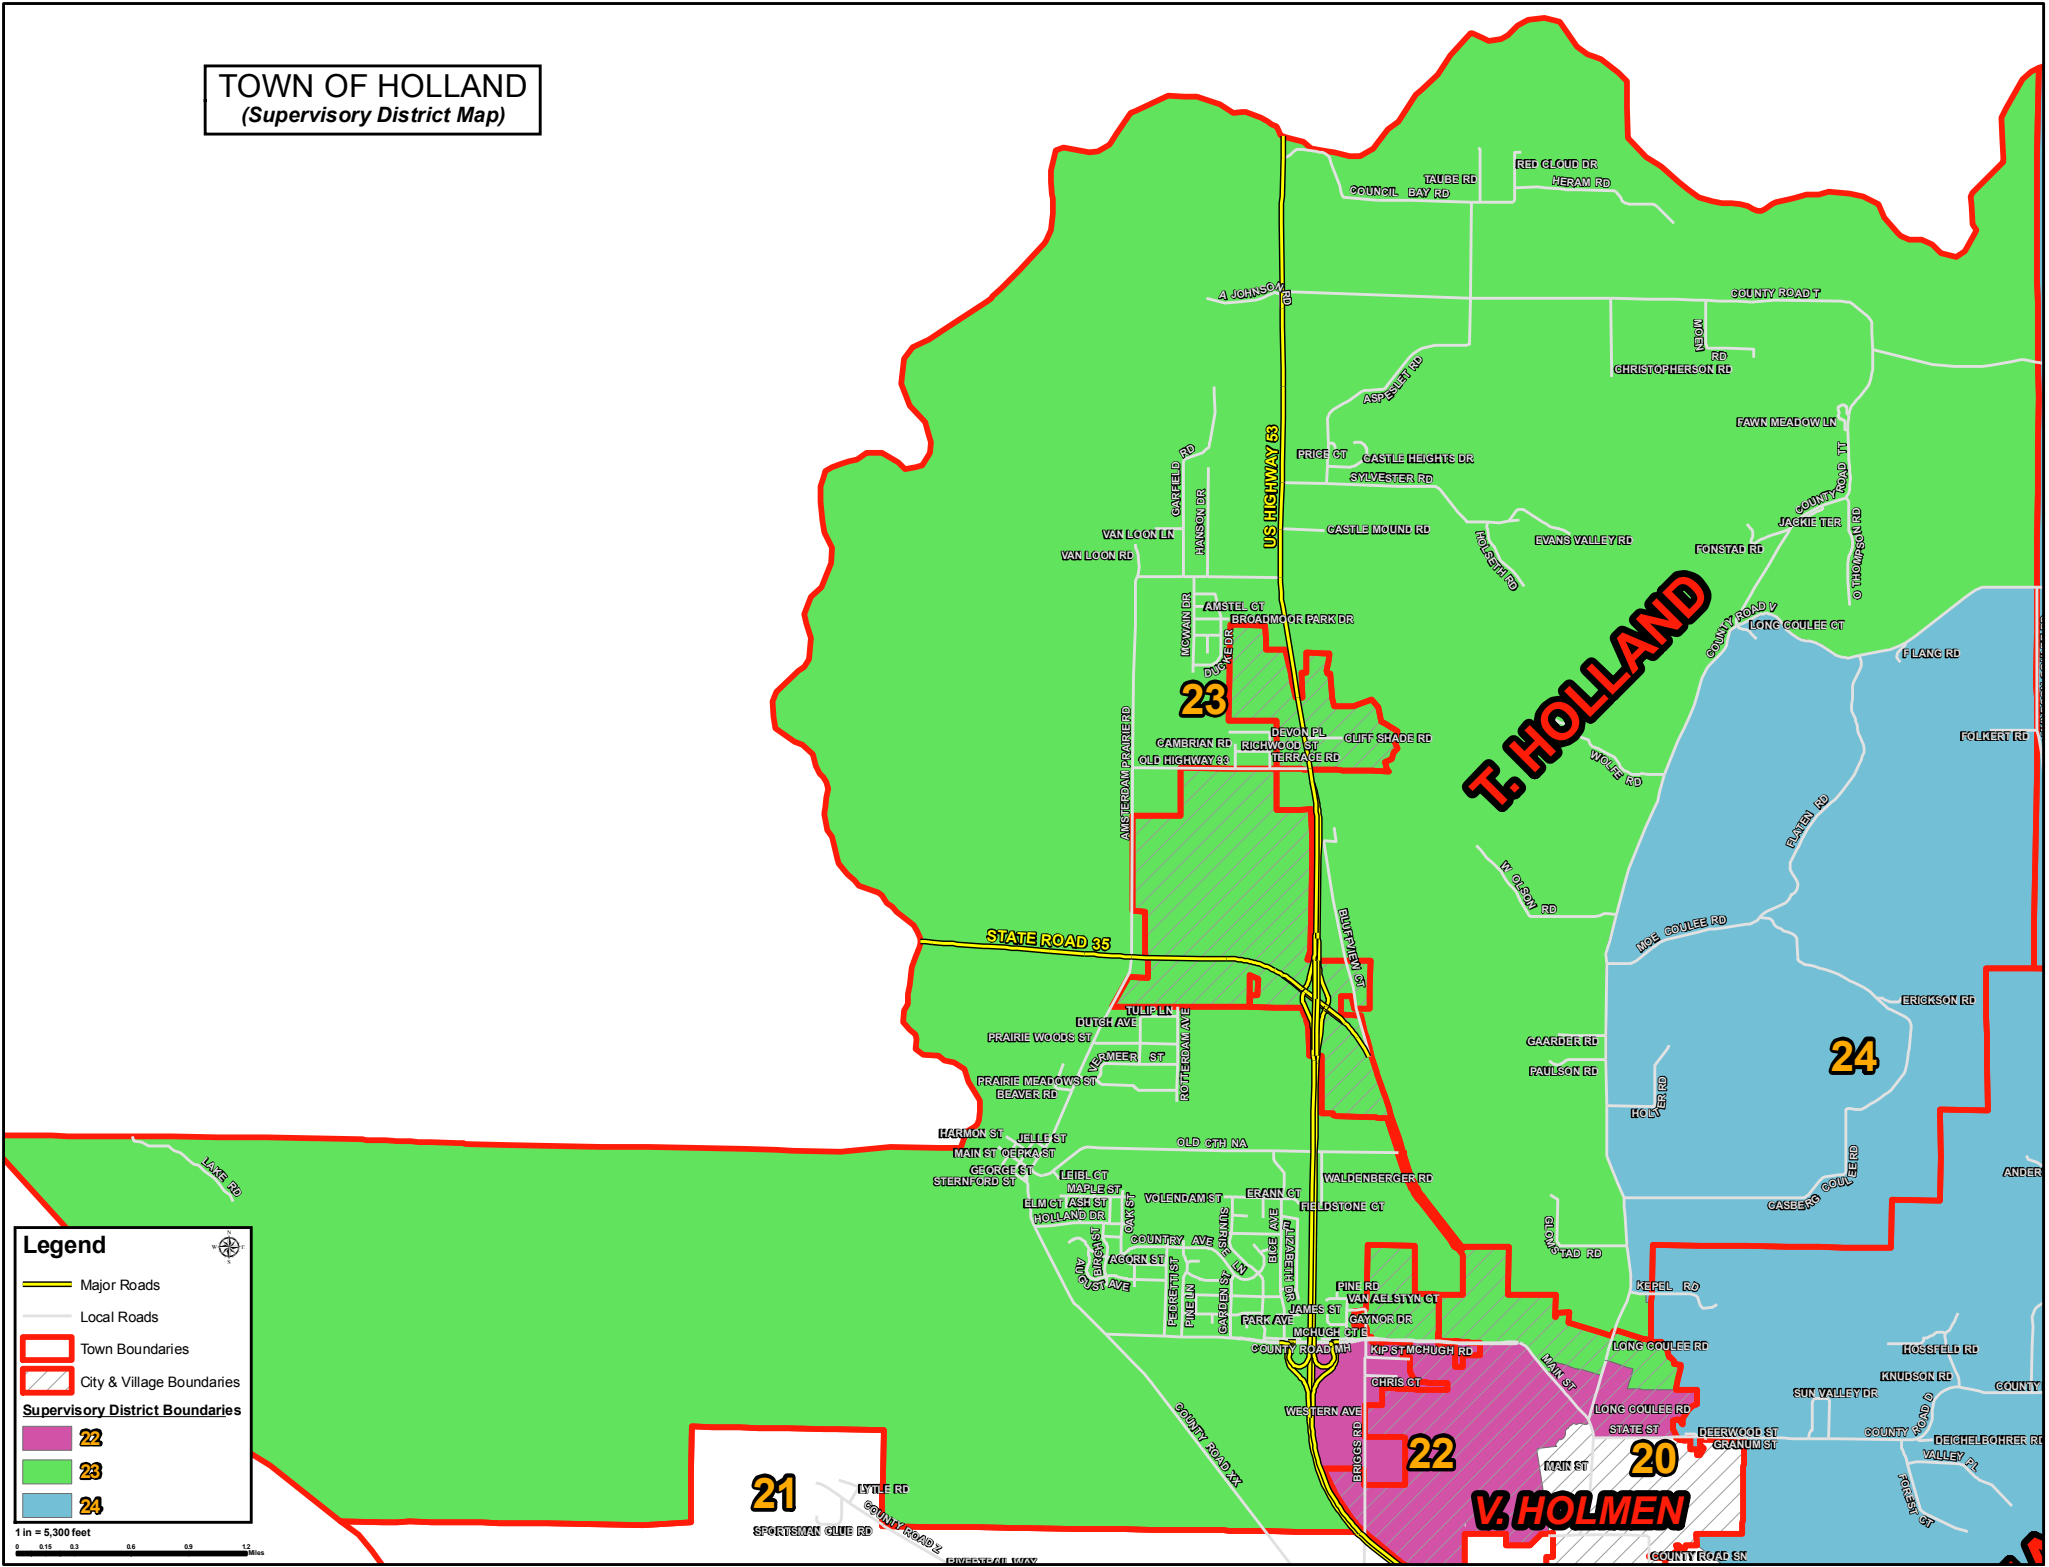

**TOWN OF HOLLAND**  
(Supervisory District Map)

**Legend**

- Major Roads
- Local Roads
- Town Boundaries
- City & Village Boundaries

**Supervisory District Boundaries**

- 22
- 23
- 24

1 in = 5,300 feet

**T. HOLLAND**

**V. HOLMEN**

**23**

**24**

**22**

**20**

**21**